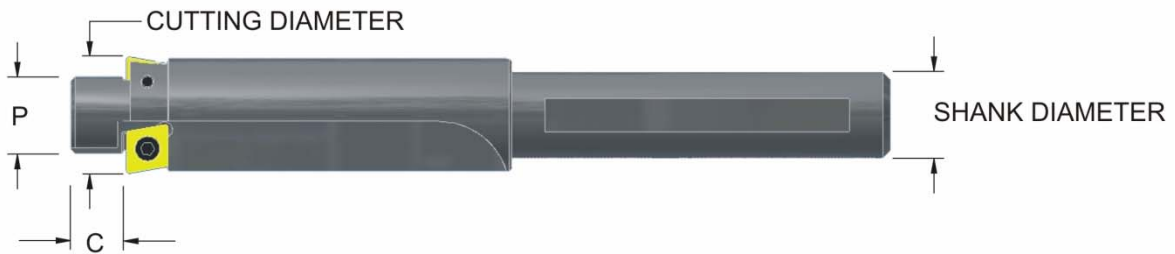

Troy industries inc.

13300 WEST STAR DRIVE, SHELBY TOWNSHIP, MI 48315

PH: (586) 739-7760

FAX (586) 739-7769

WWW.TROYTOOLS.COM

INFO@TROYTOOLS.COM

INDEXABLE CAP SCREW COUNTERBORES

INDEXABLE CAP SCREW COUNTERBORE

INCH INDEXABLE CAP SCREW COUNTERBORES

TOOL #	CAP SCREW SIZE	PILOT DIAMETER (P)	PILOT LENGTH (C)	CUTTING DIAMETER	SHANK DIAMETER	O.A.L.	NUMBER OF FLUTES	LIST PRICE ($)	
TCB - 38	3/8	.406	.344	.604	.500	4 1/2	2	CALL FOR PRICE	
TCB - 716	7/16	.468		.700					.625
TCB - 12	1/2	.531	.375	.790	.750		3		
TCB - 58	5/8	.656		.978					
TCB - 75	3/4	.781	.500	1.172	.750	4 3/4	3		
TCB - 78	7/8	.906		1.360		5.000			
TCB - 100	1.000	1.031		1.548				4	

METRIC INDEXABLE CAP SCREW COUNTERBORES

TOOL #	CAP SCREW SIZE	PILOT DIAMETER (P)	PILOT LENGTH (C)	CUTTING DIAMETER	SHANK DIAMETER	O.A.L.	NUMBER OF FLUTES	LIST PRICE ($)
TCB - 10M	10	10.50	9.00	17.00	16.00	114.00	2	CALL FOR PRICE
TCB - 12M	12	12.50		19.00				
TCB - 14M	14	14.50	10.00	22.00	20.00	127.00	3	
TCB - 16M	16	16.50		25.00				
TCB - 20M	20	20.50	13.00	31.00	20.00	127.00	4	
TCB - 24M	24	24.50		37.00				

PART	INSERT		TORX SCREW	
	NUMBER	PRICE ($)	NUMBER	PRICE ($)
Indexable Counter Bore	CCMT - 060204	CALL FOR PRICE	TS-21C	CALL FOR PRICE